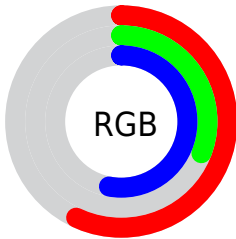

Distribution

- Red (57%)
- Green (31%)
- Blue (53%)