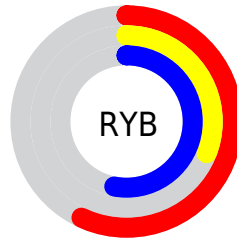

- Red (57%)
- Yellow (31%)
- Blue (53%)