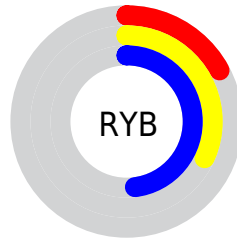

Conversions

Conversions Part 2

Format	Color
R_{YB}	44, 81, 122
Decimal	2912634
CIE _{Lab}	43.87, -18.49, -11.43
CIE _{LCh}	44, 21.738, 211.723
Yxy	13.7485, 0.2338, 0.3075
Android (android.graphics.Color)	4281102714 (0xFF2C717A)
YUV	93.3950, 14.1023, -43.3194
Hunter-Lab	37.0789, -14.5567, -6.8463

Details

The CIELab color **43.87, -18.49, -11.43** is a dark color, and the websafe version is hex **336666**. A complement of this color would be **31.50, 29.35, 20.21**, and the grayscale version is **39.61, 0.00, -0.00**.

A 20% lighter version of the original color is **63.85, -18.61, -11.25**, and **24.52, -15.02, -10.12** is the 20% darker color. If you saturate the color by 10%, you get **43.07, -19.76, -12.67**, and if you desaturate by 10%, it is **44.77, -16.68, -10.03**.

Distribution

-  Red (17%)
-  Green (44%)
-  Blue (48%)

-  Red (17%)
-  Yellow (32%)
-  Blue (48%)

-  Cyan (64%)
-  Magenta (7%)
-  Yellow (0%)
-  Black (52%)

-  Cyan (83%)
-  Magenta (56%)
-  Yellow (52%)