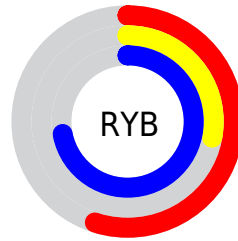

# Details

The CIELab color  $43.82, 48.43, -47.25$  is a dark color, and the websafe version is hex  $9966CC$ . A complement of this color would be  $67.95, -41.33, 48.52$ , and the grayscale version is  $44.37, 0.00, -0.01$ .

A 20% lighter version of the original color is  $63.82, 48.42, -47.48$ , and  $23.82, 48.50, -47.13$  is the 20% darker color. If you saturate the color by 10%, you get  $39.75, 55.55, -53.84$ , and if you desaturate by 10%, it is  $48.35, 40.53, -40.00$ .

# Distribution

Red (55%)

Green (28%)

Blue (72%)

Red (55%)

Yellow (28%)

Blue (72%)

Cyan (23%)