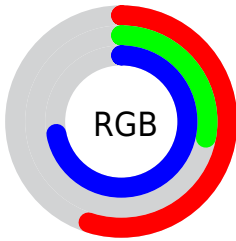

Distribution

Red (55%)

Green (28%)

Blue (72%)