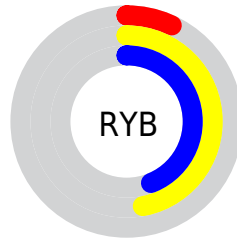

Details

The CIELab color $43.82, -45.44, 43.55$ is a dark color, and the websafe version is hex 006600 . A complement of this color would be $27.49, 51.00, -35.28$, and the grayscale version is $34.45, 0.00, -0.00$.

A 20% lighter version of the original color is $63.74, -45.15, 43.40$, and $24.89, -33.97, 32.47$ is the 20% darker color. If you saturate the color by 10%, you get $43.59, -47.61, 46.27$, and if you desaturate by 10%, it is $44.16, -42.33, 39.64$.

Distribution

Red (11%)

Green (47%)

Blue (7%)

Red (7%)

Yellow (47%)

Blue (44%)

Cyan (78%)