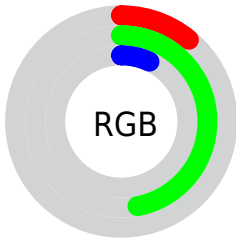

Distribution

Red (11%)

Green (47%)

Blue (7%)