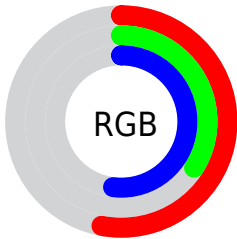

Distribution

- Red (53%)
- Green (34%)
- Blue (52%)