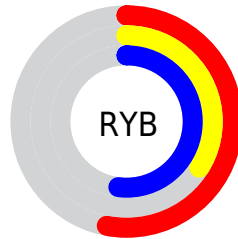

- Red (53%)
- Yellow (34%)
- Blue (52%)