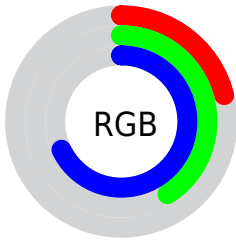

Distribution

- Red (21%)
- Green (41%)
- Blue (68%)