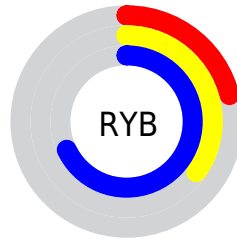

- Red (21%)
- Yellow (35%)
- Blue (68%)