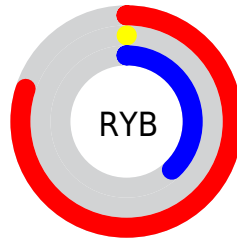

- Red (80%)
- Yellow (0%)
- Blue (38%)