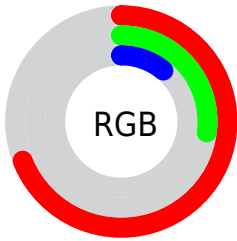

Distribution

- Red (69%)
- Green (27%)
- Blue (11%)