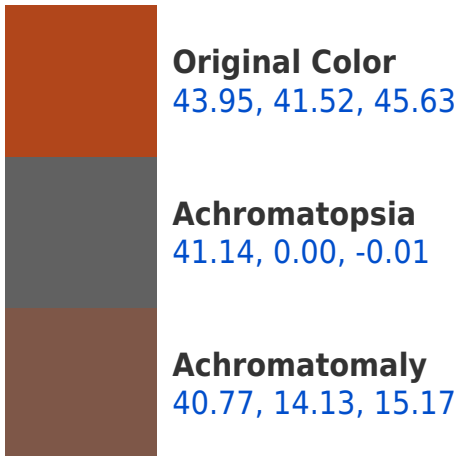

CIELab 123.95, 41.52, 45.63

Background

This preview shows how black text looks on a background with the CIELab color 123.95, 41.52, 45.63.

This preview shows how white text looks on a background with the CIELab color 123.95, 41.52, 45.63.

Color Blindness Simulation

Color vision deficiency is a very complex topic, and I could not describe the different causes any better than Wikipedia does, so if you want to learn more, you should check out their [article about color blindness](#).

Dichromacy

Original Color

43.95, 41.52, 45.63

Protanopia

44.25, -4.04, 39.08

Deuteranopia

44.03, 5.60, 48.35

Tritanopia
43.95, 45.84, 22.00

Trichromacy

Monochromacy

CSS Examples

Text

The CSS property to change the color of the text to CIE Lab 123.95, 41.52, 45.63 is called "color". The color property can be set on classes, ids or directly on the HTML element.