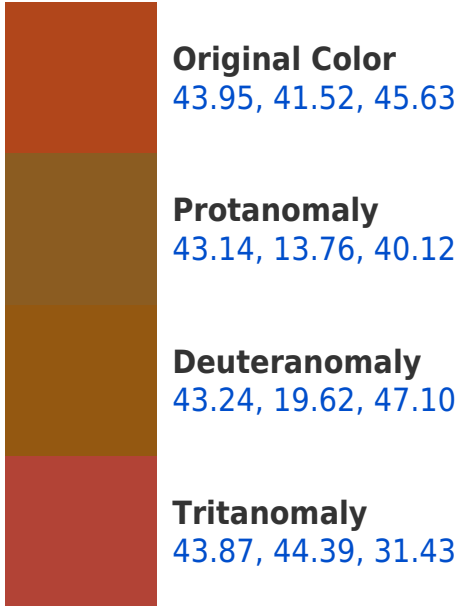

A 20% lighter version of the original color is **63.98, 41.54, 45.68**, and **24.08, 41.78, 35.78** is the 20% darker color. If you saturate the color by 10%, you get **41.73, 46.84, 50.45**, and if you desaturate by 10%, it is **46.53, 35.89, 39.53**.

CIELab 123.95, 41.52, 45.63

Background

This preview shows how black text looks on a background with the CIELab color 123.95, 41.52, 45.63.

This preview shows how white text looks on a background with the CIELab color 123.95, 41.52, 45.63.

Dichromacy

Original Color

43.95, 41.52, 45.63

Protanopia

44.25, -4.04, 39.08

Deuteranopia

44.03, 5.60, 48.35

Tritanopia
43.95, 45.84, 22.00

Trichromacy

Monochromacy

CSS Examples

Text

The CSS property to change the color of the text to CIE Lab 123.95, 41.52, 45.63 is called "color". The color property can be set on classes, ids or directly on the HTML element.