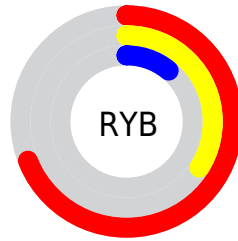

- Red (69%)
- Yellow (34%)
- Blue (11%)