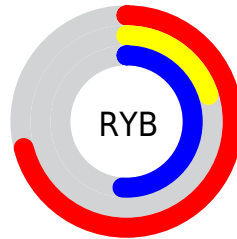

- Red (71%)
- Yellow (20%)
- Blue (51%)