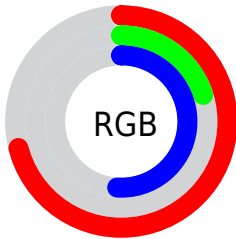

Distribution

- Red (71%)
- Green (20%)
- Blue (51%)