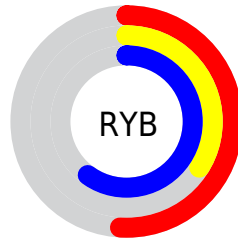

# Details

The CIELab color  $43.92, 31.18, -29.42$  is a dark color, and the websafe version is hex  $996699$ . A complement of this color would be  $58.64, -28.08, 30.38$ , and the grayscale version is  $45.18, 0.00, -0.01$ .

# Distribution

Red (51%)

Green (34%)

Blue (60%)

Red (51%)

Yellow (34%)

Blue (60%)

Cyan (14%)