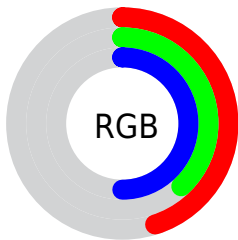

Distribution

- Red (45%)
- Green (38%)
- Blue (50%)