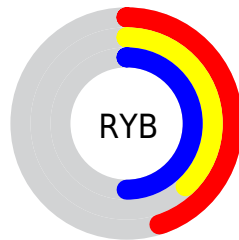

- Red (45%)
- Yellow (38%)
- Blue (50%)