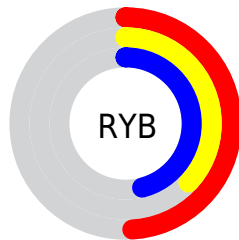

- Red (49%)
- Yellow (37%)
- Blue (46%)