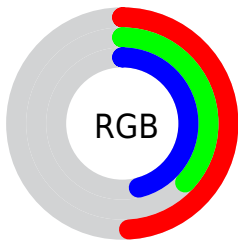

Distribution

- Red (49%)
- Green (37%)
- Blue (46%)