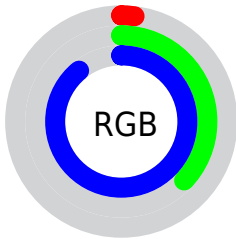

Distribution

- Red (2%)
- Green (37%)
- Blue (89%)