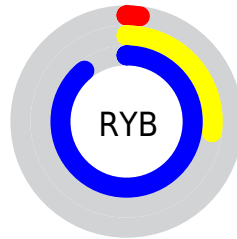

- Red (2%)
- Yellow (27%)
- Blue (89%)