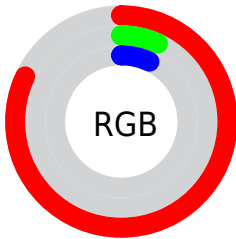

Distribution

Red (82%)

Green (7%)

Blue (7%)