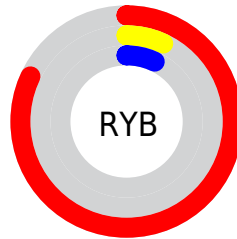

Red (82%)

Yellow (7%)

Blue (7%)