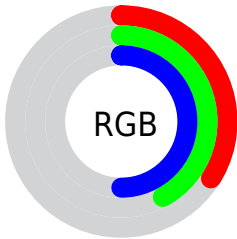

Distribution

- Red (34%)
- Green (42%)
- Blue (50%)