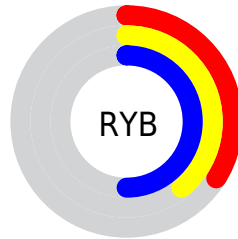

- Red (34%)
- Yellow (39%)
- Blue (50%)