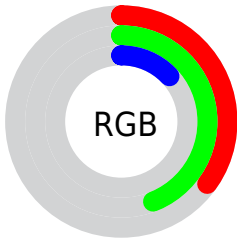

Distribution

Red (35%)

Green (44%)

Blue (13%)