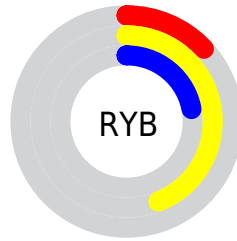

Details

The CIELab color $44.05, -20.56, 39.49$ is a dark color, and the websafe version is hex 666600 . A complement of this color would be $20.33, 31.33, -42.15$, and the grayscale version is $41.03, 0.00, -0.01$.

A 20% lighter version of the original color is $64.09, -20.83, 39.68$, and $24.19, -19.03, 32.33$ is the 20% darker color. If you saturate the color by 10%, you get $43.75, -22.63, 43.51$, and if you desaturate by 10%, it is $44.39, -18.25, 34.66$.

Distribution

 Red (35%)

 Green (44%)

 Blue (13%)

 Red (13%)

 Yellow (44%)

 Blue (22%)

 Cyan (20%)