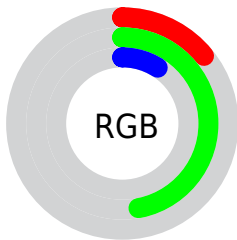

Distribution

Red (14%)

Green (47%)

Blue (9%)