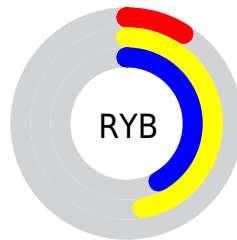

Details

The CIELab color **44.05, -43.35, 42.20** is a dark color, and the websafe version is hex **006600**. A complement of this color would be **27.29, 48.67, -35.64**, and the grayscale version is **35.82, 0.00, -0.00**.

A 20% lighter version of the original color is **63.98, -43.28, 42.31**, and **24.89, -33.97, 32.47** is the 20% darker color. If you saturate the color by 10%, you get **43.76, -46.06, 45.39**, and if you desaturate by 10%, it is **44.45, -39.77, 37.91**.

Distribution

Red (14%)

Green (47%)

Blue (9%)

Red (9%)

Yellow (47%)

Blue (42%)

Cyan (70%)