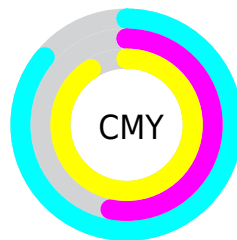

A 20% lighter version of the original color is **63.98, -43.28, 42.31**, and **24.89, -33.97, 32.47** is the 20% darker color. If you saturate the color by 10%, you get **43.76, -46.06, 45.39**, and if you desaturate by 10%, it is **44.45, -39.77, 37.91**.

Distribution

Red (14%)

Green (47%)

Blue (9%)

Red (9%)

Yellow (47%)

Blue (42%)

Cyan (70%)

Magenta (0%)

Yellow (80%)

Black (53%)

Cyan (86%)

Magenta (53%)

Yellow (91%)

Brightness & Saturation Gradients

These gradients show how the CIE Lab color 124.05, -43.35, 42.20 changes by changing the brightness by 10 percent. The first figure shows a shift by +10% for each color and the second figure -10%.