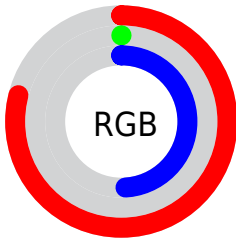

Distribution

- Red (79%)
- Green (0%)
- Blue (49%)