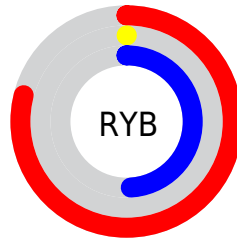

- Red (79%)
- Yellow (0%)
- Blue (49%)