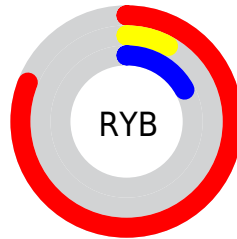

- Red (81%)
- Yellow (8%)
- Blue (17%)