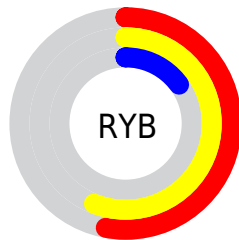

- Red (53%)
- Yellow (56%)
- Blue (15%)