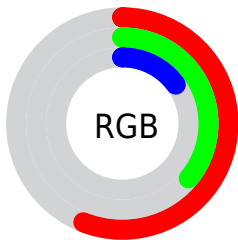

Distribution

- Red (56%)
- Green (36%)
- Blue (15%)