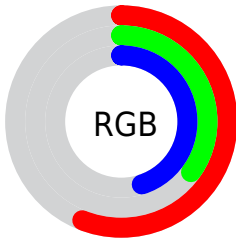

Distribution

- Red (56%)
- Green (35%)
- Blue (45%)