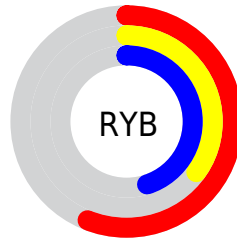

- Red (56%)
- Yellow (35%)
- Blue (45%)