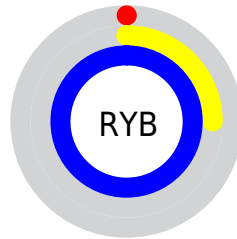

- Red (0%)
- Yellow (25%)
- Blue (100%)