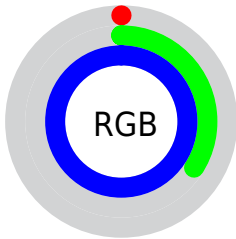

Distribution

- Red (0%)
- Green (34%)
- Blue (100%)