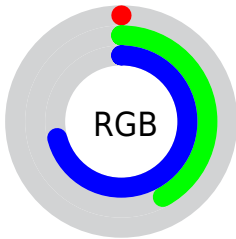

Distribution

- Red (0%)
- Green (42%)
- Blue (71%)