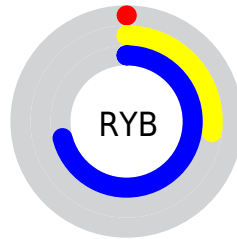

- Red (0%)
- Yellow (27%)
- Blue (71%)