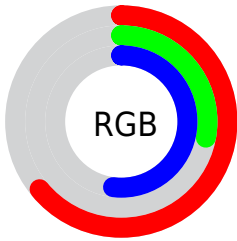

Distribution

- Red (64%)
- Green (28%)
- Blue (52%)