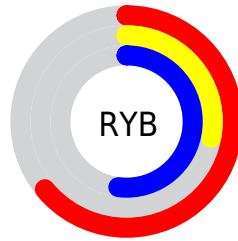

- Red (64%)
- Yellow (28%)
- Blue (52%)