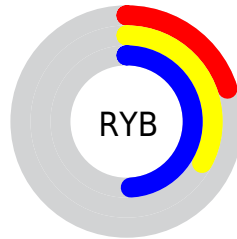

Conversions

Conversions Part 2

Format	Color
RYB	50, 85, 125
Decimal	3306109
CIELab	44.51, -16.90, -12.25
CIElCh	45, 20.873, 215.937
Yxy	14.1941, 0.2358, 0.3033
Android (android.graphics.Color)	4281496189 (0xFF32727D)
YUV	96.1180, 14.2388, -40.4455
Hunter-Lab	37.6750, -13.6496, -7.5621

Details

The CIELab color **44.51, -16.90, -12.25** is a dark color, and the websafe version is hex **336666**. A complement of this color would be **33.83, 26.65, 19.53**, and the grayscale version is **40.74, 0.00, -0.01**.

A 20% lighter version of the original color is **64.51, -16.79, -12.48**, and **25.01, -14.43, -11.35** is the 20% darker color. If you saturate the color by 10%, you get **43.52, -18.21, -13.79**, and if you desaturate by 10%, it is **45.60, -15.05, -10.56**.

Distribution

-  Red (20%)
-  Green (45%)
-  Blue (49%)

-  Red (20%)
-  Yellow (33%)
-  Blue (49%)

-  Cyan (60%)
-  Magenta (9%)
-  Yellow (0%)
-  Black (51%)

-  Cyan (80%)
-  Magenta (55%)
-  Yellow (51%)