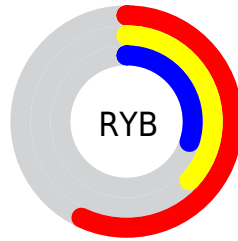

- Red (57%)
- Yellow (37%)
- Blue (30%)