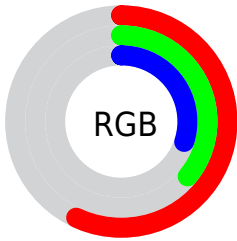

Distribution

- Red (57%)
- Green (36%)
- Blue (30%)