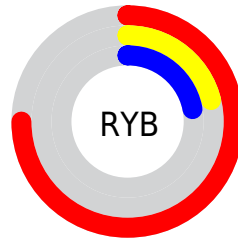

A 20% lighter version of the original color is **64.48, 54.76, 31.74**, and **26.32, 49.12, 33.15** is the 20% darker color. If you saturate the color by 10%, you get **42.05, 59.86, 39.80**, and if you desaturate by 10%, it is **47.63, 47.79, 24.26**.

# Distribution

Red (75%)

Green (21%)

Blue (22%)

Red (75%)

Yellow (21%)

Blue (22%)

Cyan (0%)