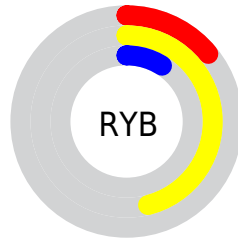

Details

The CIELab color **44.54, -4.88, 45.14** is a dark color, and the websafe version is hex **666600**. A complement of this color would be **18.46, 27.84, -49.17**, and the grayscale version is **42.52, 0.00, -0.01**.

A 20% lighter version of the original color is **64.55, -4.90, 45.28**, and **24.60, -3.85, 33.45** is the 20% darker color. If you saturate the color by 10%, you get **44.06, -4.42, 48.17**, and if you desaturate by 10%, it is **45.05, -5.13, 40.93**.

Distribution

Red (46%)

Green (42%)

Blue (9%)

Red (14%)

Yellow (46%)

Blue (9%)

Cyan (0%)