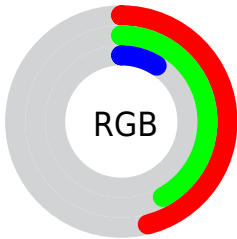

Distribution

Red (46%)

Green (42%)

Blue (9%)