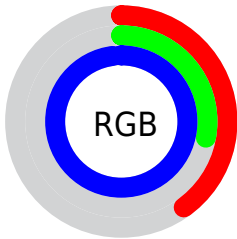

Distribution

Red (40%)

Green (28%)

Blue (98%)