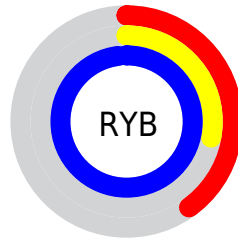

# Details

The CIELab color **44.48, 58.96, -84.15** is a dark color, and the websafe version is hex **6633FF**. The color can be described as middle washed purple. A complement of this color would be **93.06, -32.03, 77.00**, and the grayscale version is **42.33, 0.00, -0.01**.

A 20% lighter version of the original color is **61.21, 44.54, -60.07**, and **24.45, 59.00, -84.15** is the 20% darker color. If you saturate the color by 10%, you get **38.85, 68.29, -93.50**, and if you desaturate by 10%, it is **51.12, 48.79, -73.23**.

# Distribution

Red (40%)

Green (28%)

Blue (98%)

Red (40%)

Yellow (28%)

Blue (98%)

Cyan (59%)