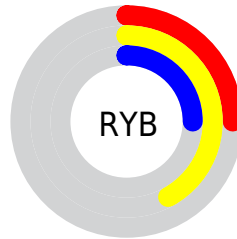

## Conversions Part 2

<b>Format</b>	<b>Color</b>
<a href="#">RYB</a>	<a href="#">65, 108, 64</a>
Decimal	<a href="#">7105344</a>
CIELab	<a href="#">44.34, -6.71, 24.24</a>
CIELCh	<a href="#">44, 25.152, 105.473</a>
Yxy	<a href="#">14.0748, 0.3708, 0.4219</a>
Android (android.graphics.Color)	<a href="#">4285295424 (0xFF6C6B40)</a>
YUV	<a href="#">102.3970, -18.9297, 4.9138</a>
Hunter-Lab	<a href="#">37.5164, -6.8041, 15.3333</a>

# Details

The CIELab color  $44.34, -6.71, 24.24$  is a dark color, and the websafe version is hex  $666633$ . A complement of this color would be  $29.30, 11.43, -25.16$ , and the grayscale version is  $43.43, 0.00, -0.01$ .

A 20% lighter version of the original color is  $64.24, -6.76, 24.36$ , and  $24.36, -6.90, 24.02$  is the 20% darker color. If you saturate the color by 10%, you get  $44.11, -7.80, 29.96$ , and if you desaturate by 10%, it is  $44.61, -5.40, 18.34$ .

# Distribution

Red (42%)

Green (42%)

Blue (25%)

Red (25%)

Yellow (42%)

Blue (25%)

Cyan (0%)