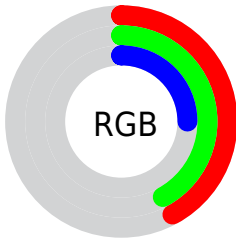

Distribution

Red (42%)

Green (42%)

Blue (25%)