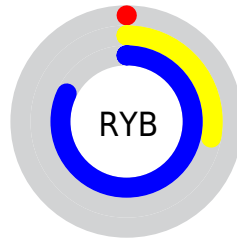

- Red (0%)
- Yellow (28%)
- Blue (82%)