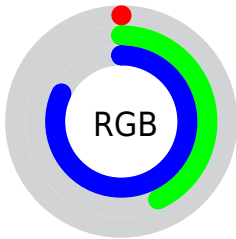

Distribution

- Red (0%)
- Green (43%)
- Blue (82%)