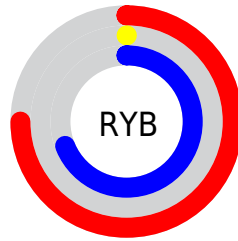

- Red (75%)
- Yellow (0%)
- Blue (69%)