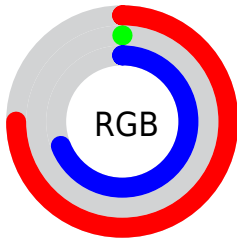

Distribution

- Red (75%)
- Green (0%)
- Blue (69%)