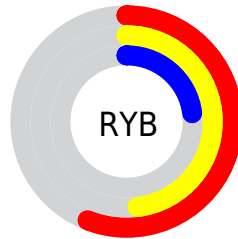

- Red (56%)
- Yellow (48%)
- Blue (23%)