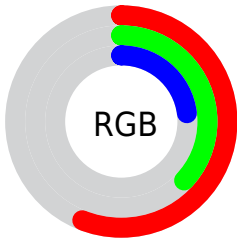

Distribution

- Red (56%)
- Green (37%)
- Blue (23%)