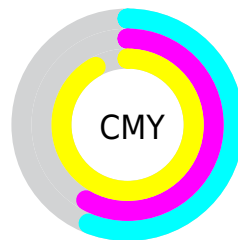

A 20% lighter version of the original color is $64.47, -8.99, 45.03$, and $24.73, -7.76, 33.40$ is the 20% darker color. If you saturate the color by 10%, you get $44.36, -9.01, 48.26$, and if you desaturate by 10%, it is $44.77, -8.63, 41.16$.

Distribution

Red (44%)

Green (42%)

Blue (8%)

Red (10%)

Yellow (44%)

Blue (8%)

Cyan (0%)

Magenta (4%)

Yellow (81%)

Black (56%)

Cyan (56%)

Magenta (58%)

Yellow (92%)

Brightness & Saturation Gradients

These gradients show how the CIELab color 124.55, -8.92, 45.28 changes by changing the brightness by 10 percent. The first figure shows a shift by +10% for each color and the second figure -10%.