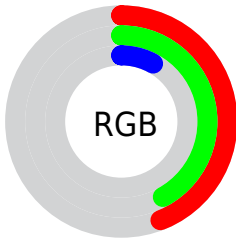

Distribution

Red (44%)

Green (42%)

Blue (8%)