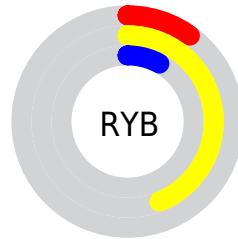

Details

The CIELab color $44.55, -8.92, 45.28$ is a dark color, and the websafe version is hex 666600 . A complement of this color would be $15.61, 31.36, -49.99$, and the grayscale version is $42.22, 0.00, -0.01$.

A 20% lighter version of the original color is $64.47, -8.99, 45.03$, and $24.73, -7.76, 33.40$ is the 20% darker color. If you saturate the color by 10%, you get $44.36, -9.01, 48.26$, and if you desaturate by 10%, it is $44.77, -8.63, 41.16$.

Distribution

Red (44%)

Green (42%)

Blue (8%)

Red (10%)

Yellow (44%)

Blue (8%)

Cyan (0%)