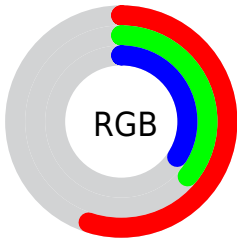

Distribution

- Red (55%)
- Green (36%)
- Blue (34%)