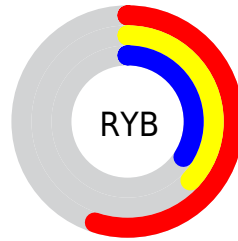

- Red (55%)
- Yellow (37%)
- Blue (34%)