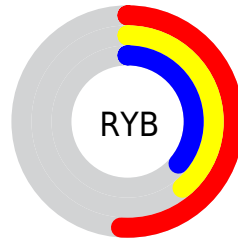

- Red (51%)
- Yellow (39%)
- Blue (36%)