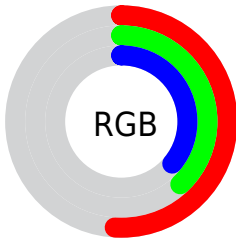

Distribution

- Red (51%)
- Green (38%)
- Blue (36%)