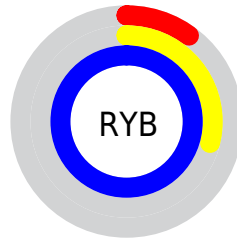

- Red (10%)
- Yellow (29%)
- Blue (100%)