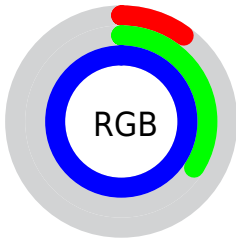

Distribution

- Red (10%)
- Green (34%)
- Blue (100%)