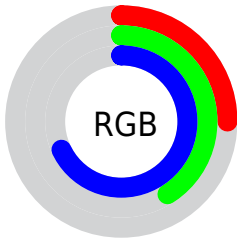

Distribution

- Red (25%)
- Green (41%)
- Blue (68%)