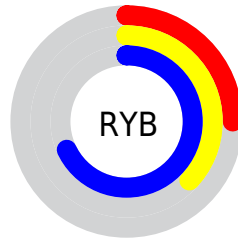

- Red (25%)
- Yellow (37%)
- Blue (68%)