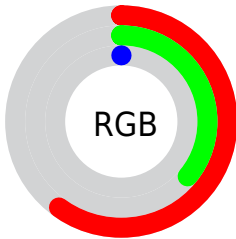

Distribution

Red (60%)

Green (36%)

Blue (0%)