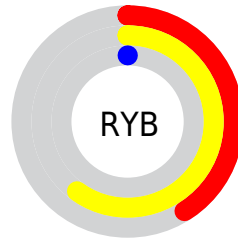

Details

The CIELab color **44.60, 19.85, 52.95** is a dark color, and the websafe version is hex **996600**. A complement of this color would be **28.77, 21.26, -54.19**, and the grayscale version is **42.21, 0.00, -0.01**.

A 20% lighter version of the original color is **64.45, 19.83, 52.89**, and **24.84, 20.39, 35.12** is the 20% darker color. If you saturate the color by 10%, you get **44.60, 19.85, 52.95**, and if you desaturate by 10%, it is **46.17, 16.58, 50.26**.

Distribution

Red (60%)

Green (36%)

Blue (0%)

Red (41%)

Yellow (60%)

Blue (0%)

Cyan (0%)