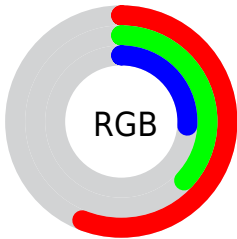

Distribution

- Red (56%)
- Green (37%)
- Blue (26%)