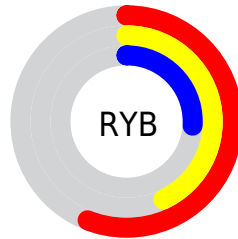

- Red (56%)
- Yellow (43%)
- Blue (26%)