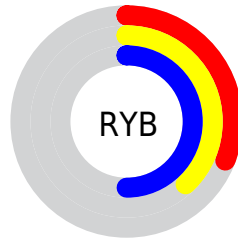

- Red (31%)
- Yellow (38%)
- Blue (50%)