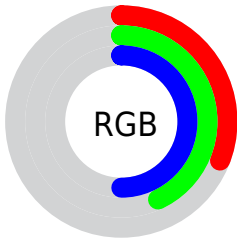

Distribution

- Red (31%)
- Green (43%)
- Blue (50%)