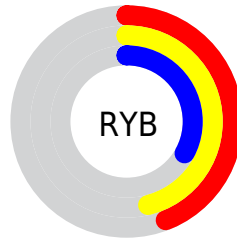

- Red (44%)
- Yellow (46%)
- Blue (33%)