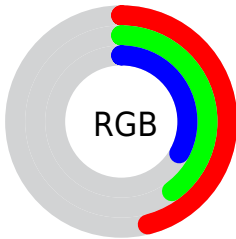

Distribution

- Red (46%)
- Green (40%)
- Blue (33%)