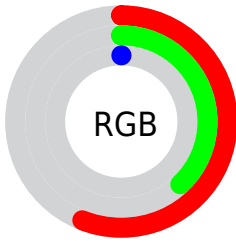

Distribution

Red (56%)

Green (38%)

Blue (0%)