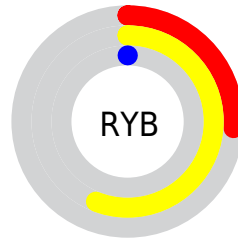

Details

The CIELab color **44.66, 11.29, 52.29** is a dark color, and the websafe version is hex **996600**. A complement of this color would be **23.10, 28.55, -56.70**, and the grayscale version is **42.31, 0.00, -0.01**.

A 20% lighter version of the original color is **64.54, 11.45, 52.11**, and **24.78, 11.82, 34.52** is the 20% darker color. If you saturate the color by 10%, you get **44.66, 11.29, 52.29**, and if you desaturate by 10%, it is **45.89, 8.95, 49.76**.

Distribution

Red (56%)

Green (38%)

Blue (0%)

Red (26%)

Yellow (56%)

Blue (0%)

Cyan (0%)