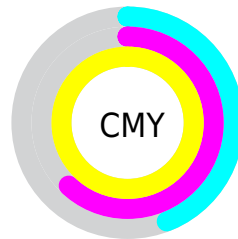

Details

The CIELab color **44.66, 11.29, 52.29** is a dark color, and the websafe version is hex **996600**. A complement of this color would be **23.10, 28.55, -56.70**, and the grayscale version is **42.31, 0.00, -0.01**.

A 20% lighter version of the original color is **64.54, 11.45, 52.11**, and **24.78, 11.82, 34.52** is the 20% darker color. If you saturate the color by 10%, you get **44.66, 11.29, 52.29**, and if you desaturate by 10%, it is **45.89, 8.95, 49.76**.

Distribution

Red (56%)

Green (38%)

Blue (0%)

Red (26%)

Yellow (56%)

Blue (0%)

Cyan (0%)

Magenta (32%)

Yellow (100%)

Black (44%)

Cyan (44%)

Magenta (62%)

Yellow (100%)

Brightness & Saturation Gradients

These gradients show how the CIE Lab color 124.66, 11.29, 52.29 changes by changing the brightness by 10 percent. The first figure shows a shift by +10% for each color and the second figure -10%.