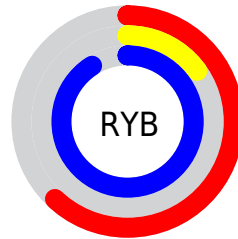

# Details

The CIELab color **44.68, 75.54, -74.00** is a dark color, and the websafe version is hex **9933FF**. The color can be described as middle washed purple. A complement of this color would be **82.53, -63.38, 74.83**, and the grayscale version is **40.09, 0.00, -0.01**.

A 20% lighter version of the original color is **62.58, 68.18, -57.56**, and **28.48, 63.69, -67.71** is the 20% darker color. If you saturate the color by 10%, you get **41.90, 78.88, -78.60**, and if you desaturate by 10%, it is **48.48, 69.53, -67.76**.

# Distribution

Red (62%)

Green (15%)

Blue (91%)

Red (62%)

Yellow (15%)

Blue (91%)

Cyan (32%)