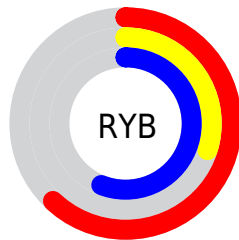

- Red (62%)
- Yellow (30%)
- Blue (56%)