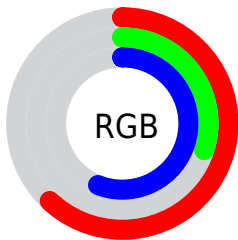

Distribution

- Red (62%)
- Green (30%)
- Blue (56%)