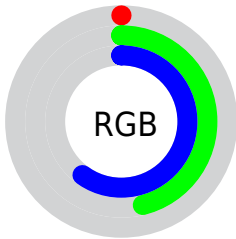

Distribution

- Red (0%)
- Green (46%)
- Blue (60%)