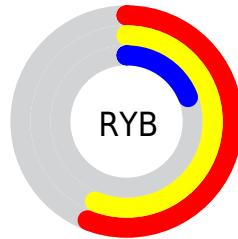

# Details

The CIELab color **44.84, 14.21, 34.03** is a dark color, and the websafe version is hex **996633**. A complement of this color would be **39.58, -0.38, -30.68**, and the grayscale version is **44.39, 0.00, -0.01**.

A 20% lighter version of the original color is **64.97, 14.12, 34.16**, and **24.98, 14.03, 34.05** is the 20% darker color. If you saturate the color by 10%, you get **42.88, 17.51, 39.22**, and if you desaturate by 10%, it is **46.89, 11.19, 28.61**.

# Distribution

Red (56%)

Green (38%)

Blue (19%)

Red (56%)

Yellow (56%)

Blue (19%)

Cyan (0%)