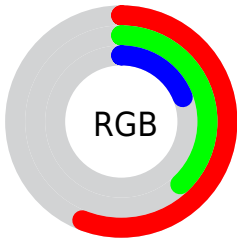

Distribution

Red (56%)

Green (38%)

Blue (19%)