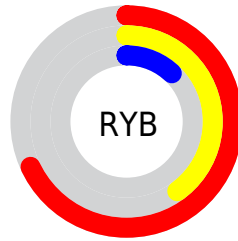

- Red (68%)
- Yellow (40%)
- Blue (12%)