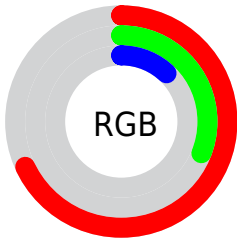

Distribution

- Red (68%)
- Green (31%)
- Blue (12%)