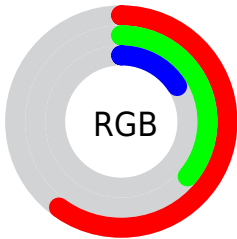

Distribution

- Red (60%)
- Green (36%)
- Blue (16%)