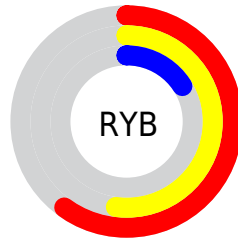

- Red (60%)
- Yellow (52%)
- Blue (16%)