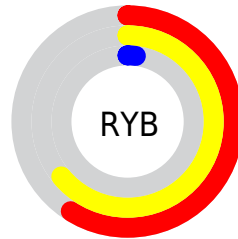

Details

The CIELab color **45.10, 26.59, 52.94** is a dark color, and the websafe version is hex **996600**. A complement of this color would be **34.82, 13.24, -50.39**, and the grayscale version is **42.65, 0.00, -0.01**.

A 20% lighter version of the original color is **65.25, 26.57, 53.27**, and **25.32, 27.23, 36.14** is the 20% darker color. If you saturate the color by 10%, you get **44.66, 27.58, 53.71**, and if you desaturate by 10%, it is **46.96, 22.56, 49.91**.

Distribution

Red (64%)

Green (34%)

Blue (2%)

Red (59%)

Yellow (64%)

Blue (2%)

Cyan (0%)