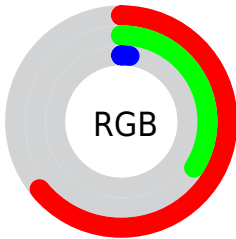

Distribution

Red (64%)

Green (34%)

Blue (2%)